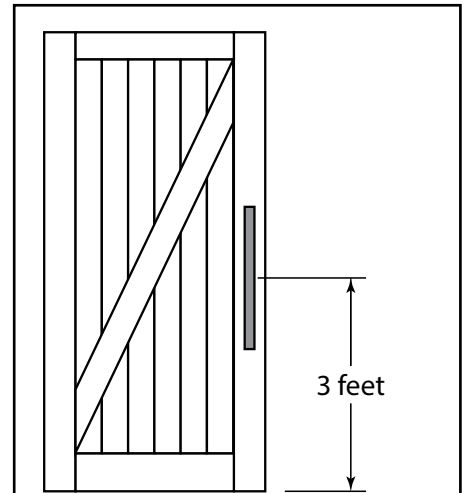

# SLIM DOOR PULL Specification

The center point of the door pull should be three feet above the bottom edge of the door. Avoid placing the door pull too close to the edge of the door. Placing the pull too close to the edge can damage both door and pull.

## Available Lengths

a	8	10	12	14	16	18	20	22	24	26	28	30
---	---	----	----	----	----	----	----	----	----	----	----	----

All measurements are shown in inches.