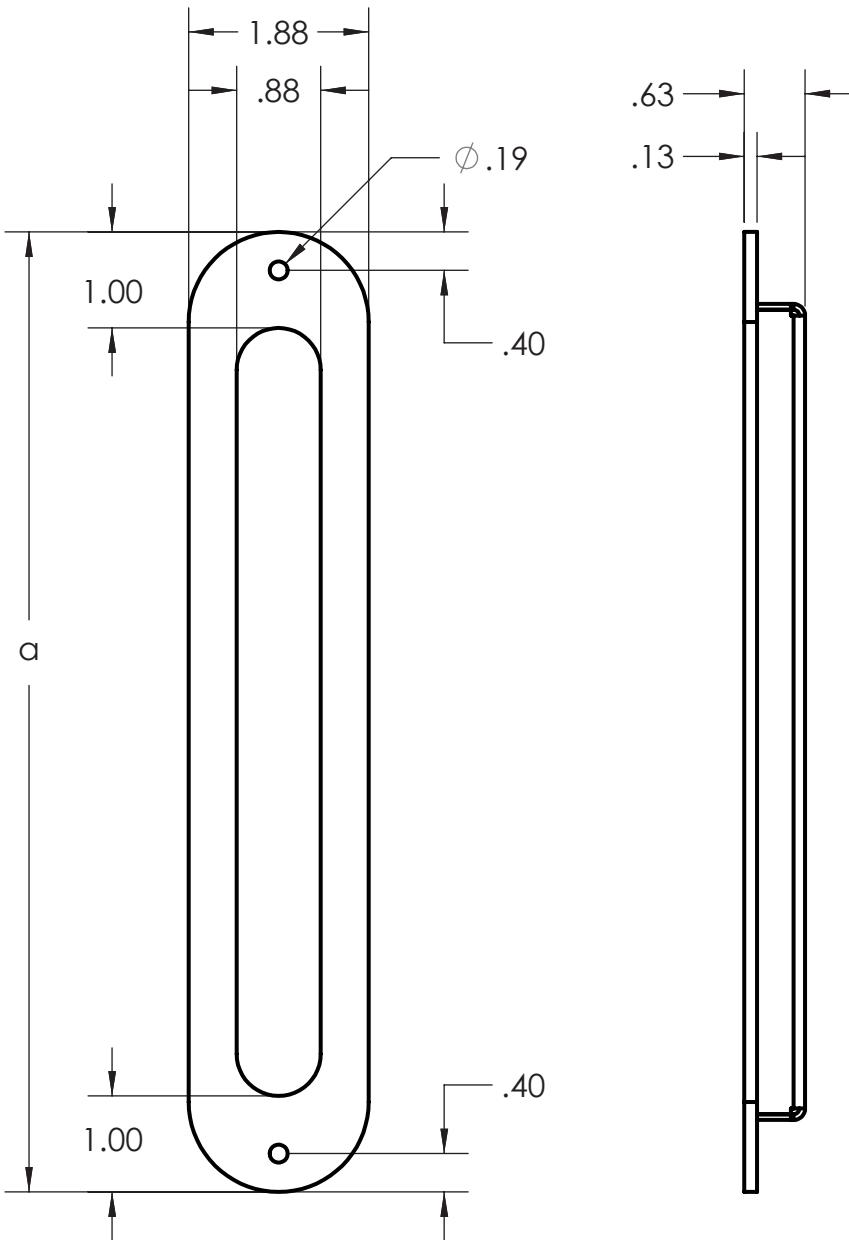

# SLIM DOOR PULL Specification

The center point of the door pull should be three feet above the bottom edge of the door. Avoid placing the door pull too close to the edge of the door. Placing the pull too close to the edge can damage both door and pull.

## Available Lengths

a	8	10	12	14	16	18	20	22	24	26	28	30
---	---	----	----	----	----	----	----	----	----	----	----	----

All measurements are shown in inches.